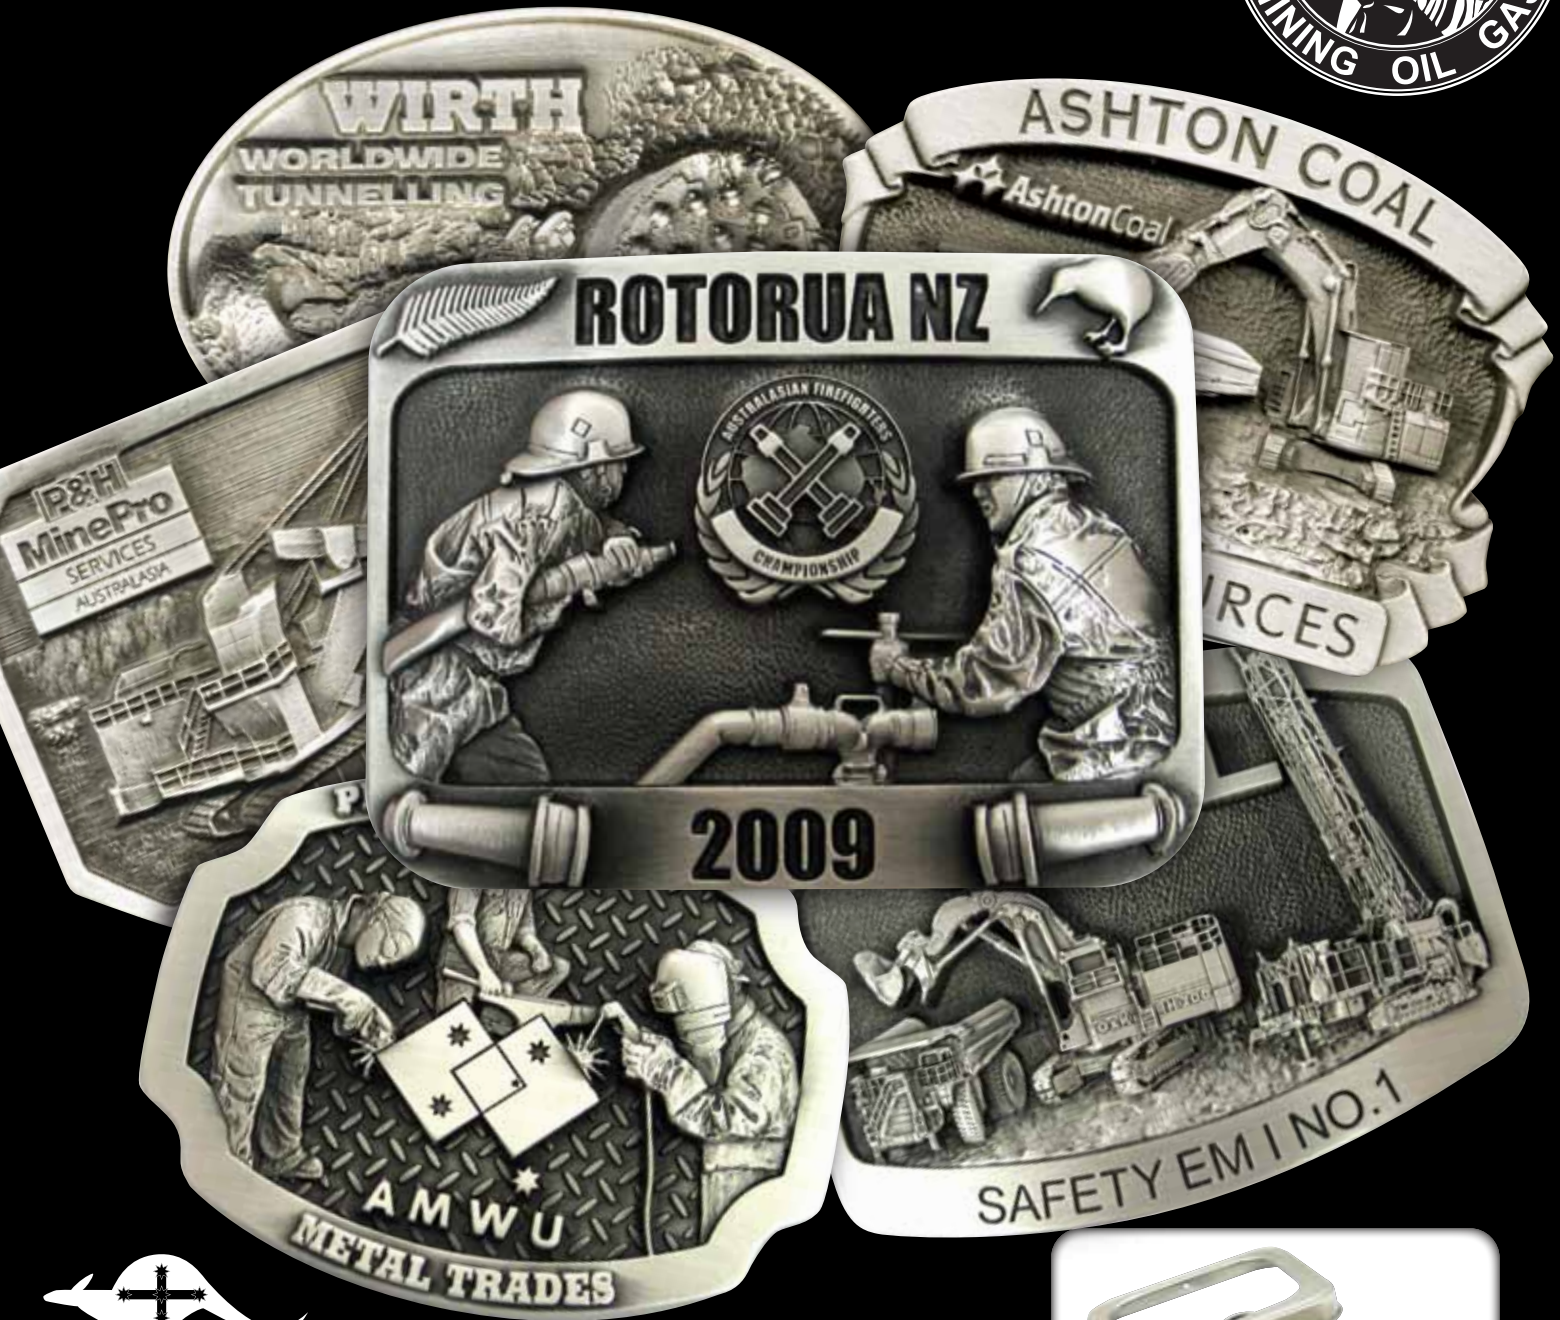

PEWTER

Belt Buckles • Keyrings • Coasters • 3D Models

- Custom Manufactured in Australia
- Ideal Corporate Gifts
- Great for noting Production Records and LTI Days Free achievements

Advance Merchandising