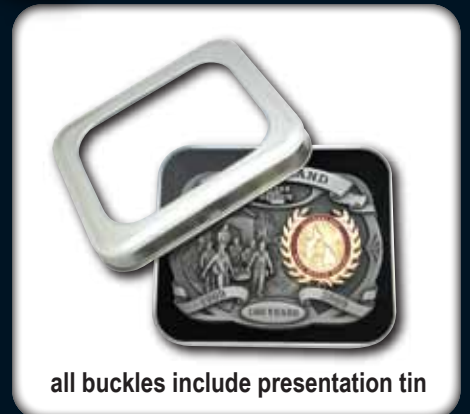

all buckles include presentation tin