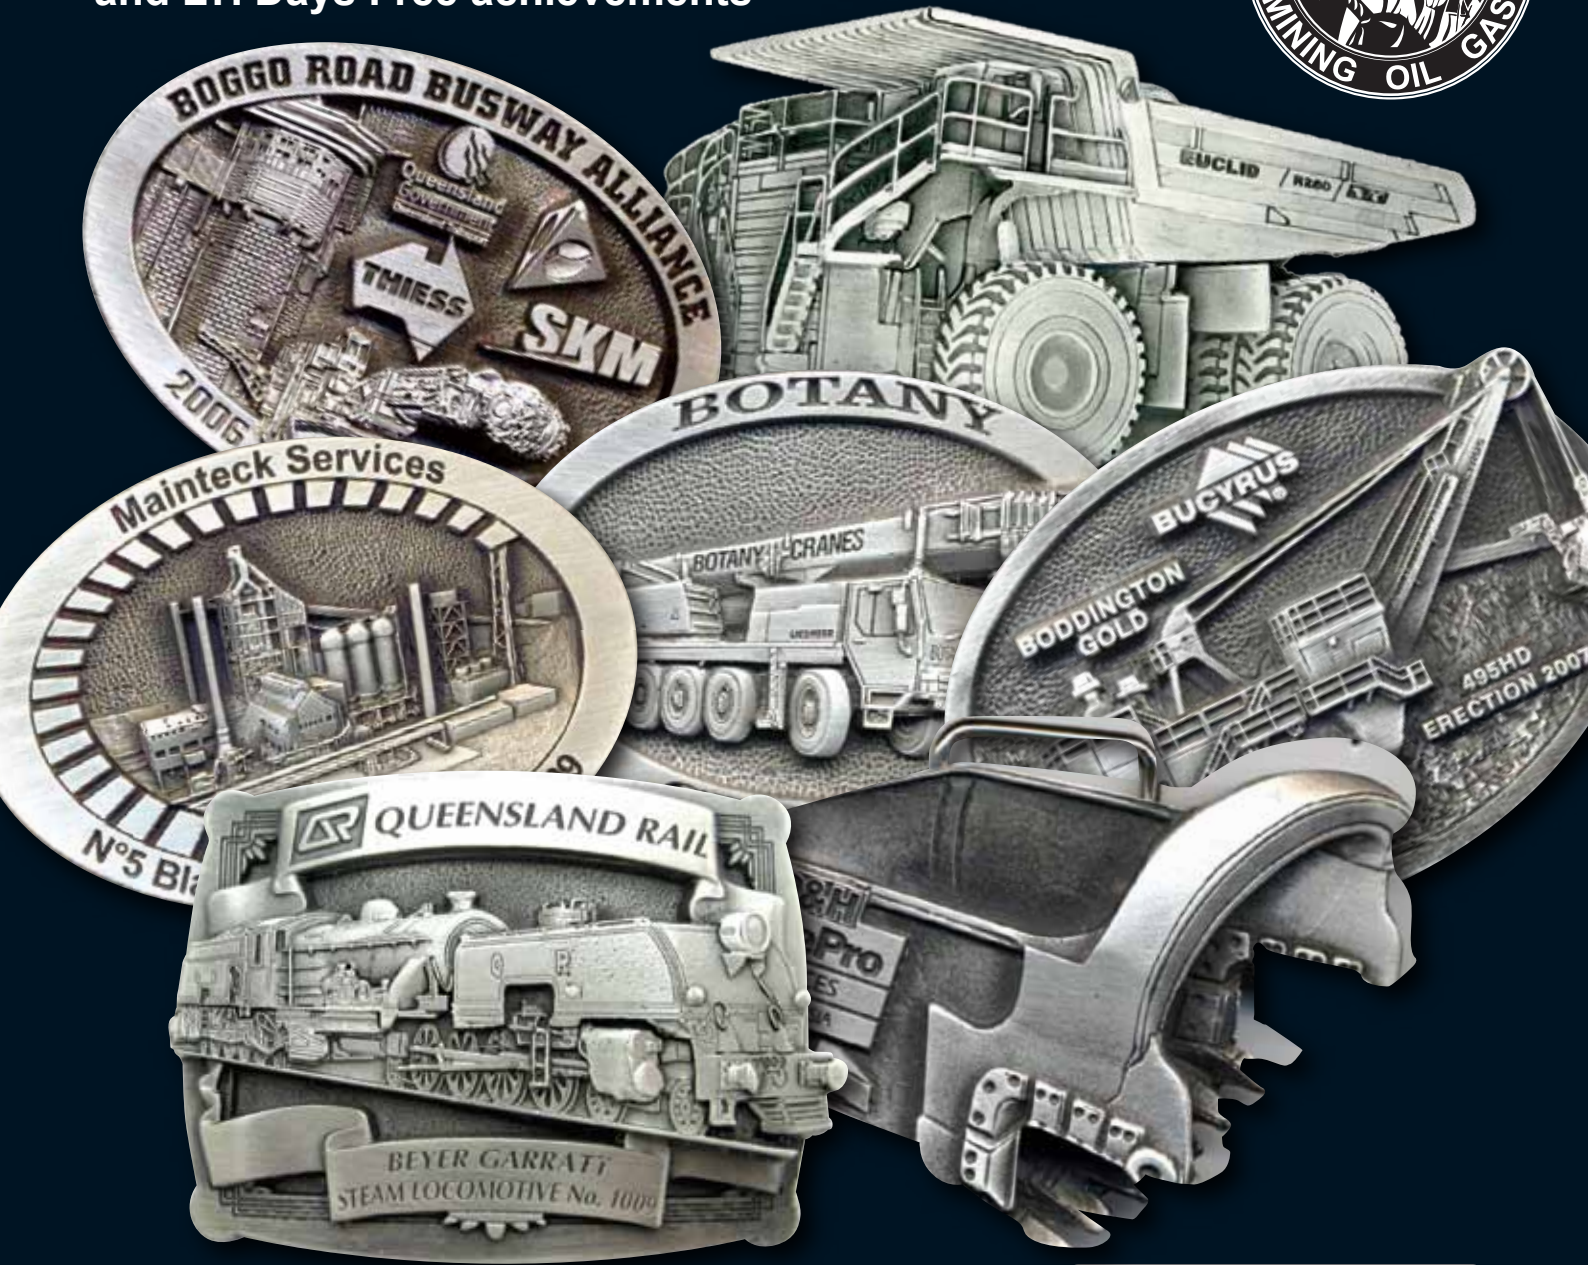

# PEWTER

Belt Buckles • Keyrings • Coasters • 3D Models

- Custom Manufactured in Australia
- Ideal Corporate Gifts
- Great for noting Production Records and LTI Days Free achievements